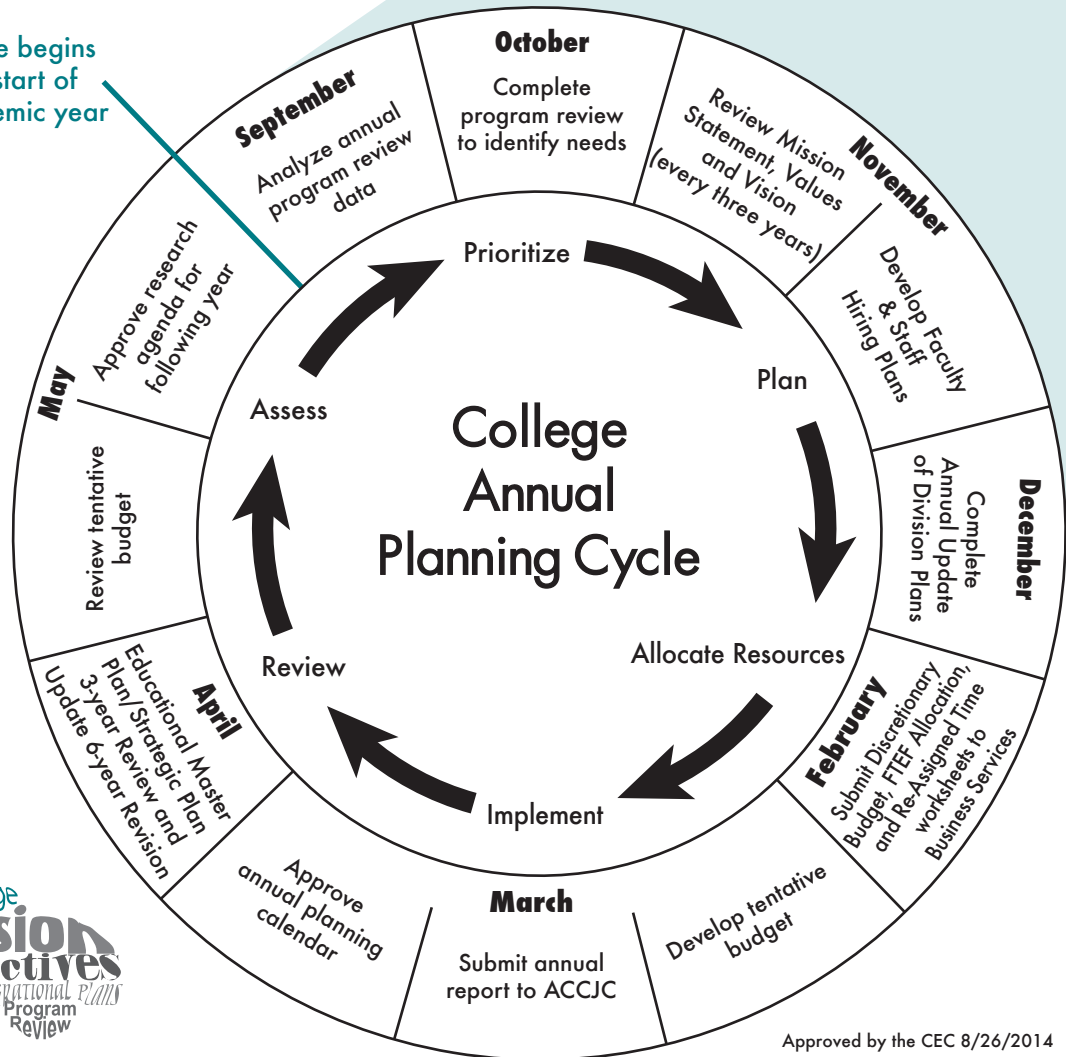

SAN DIEGO MIRAMAR COLLEGE

Integrated Planning Process Fall 2013 - Spring 2019

Cycle begins at start of academic year

Approved by the CEC 8/26/2014