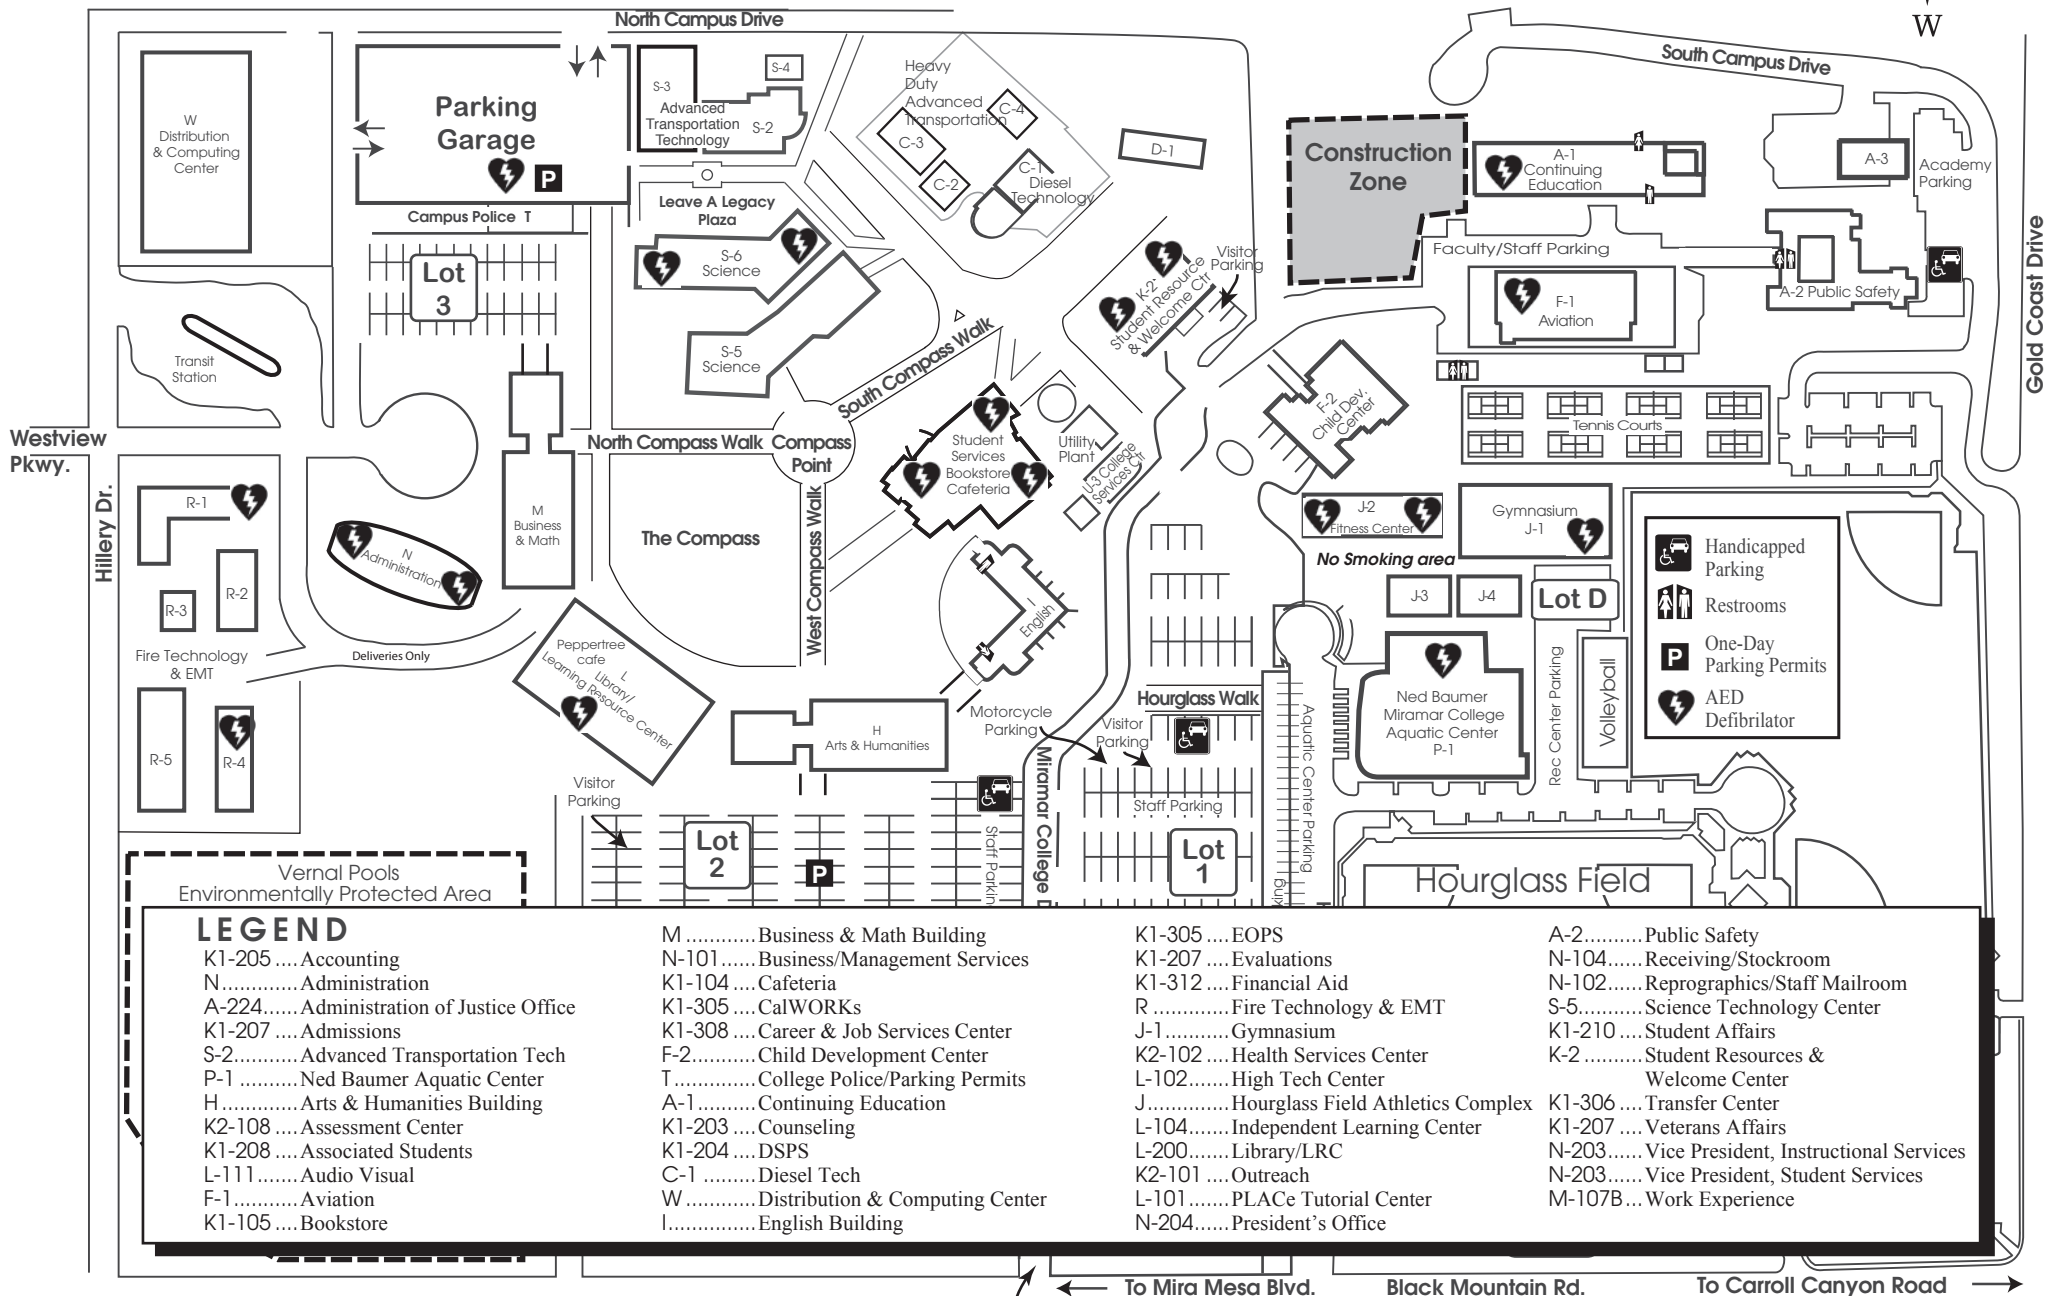

SAN DIEGO MIRAMAR COLLEGE CAMPUS MAP

Smoke Free Campus - Board Policy 0505

Handicapped Parking
 Restrooms
 One-Day Parking Permits
 AED Defibrillator

LEGEND		
K1-205 Accounting	M Business & Math Building	K1-305 EOPS
N Administration	N-101 Business/Management Services	K1-207 Evaluations
A-224 Administration of Justice Office	K1-104 Cafeteria	K1-312 Financial Aid
K1-207 Admissions	K1-305 CalWORKs	R Fire Technology & EMT
S-2 Advanced Transportation Tech	K1-308 Career & Job Services Center	J-1 Gymnasium
P-1 Ned Baumer Aquatic Center	F-2 Child Development Center	K2-102 Health Services Center
H Arts & Humanities Building	A-1 Continuing Education	L-102 High Tech Center
K2-108 Assessment Center	K1-203 Counseling	J Hourglass Field Athletics Complex
K1-208 Associated Students	K1-204 DSPS	L-104 Independent Learning Center
L-111 Audio Visual	C-1 Diesel Tech	L-200 Library/LRC
F-1 Aviation	W Distribution & Computing Center	K2-101 Outreach
K1-105 Bookstore	I English Building	L-101 PLACe Tutorial Center
		N-204 President's Office
		A-2 Public Safety
		N-104 Receiving/Stockroom
		N-102 Reprographics/Staff Mailroom
		S-5 Science Technology Center
		K1-210 Student Affairs
		K-2 Student Resources & Welcome Center
		K1-306 Transfer Center
		K1-207 Veterans Affairs
		N-203 Vice President, Instructional Services
		N-203 Vice President, Student Services
		M-107B... Work Experience

Subject to change. Check www.sdmiramar.edu for up-to-date information.

Miramar College Drive

← To Mira Mesa Blvd. Black Mountain Rd. To Carroll Canyon Road →