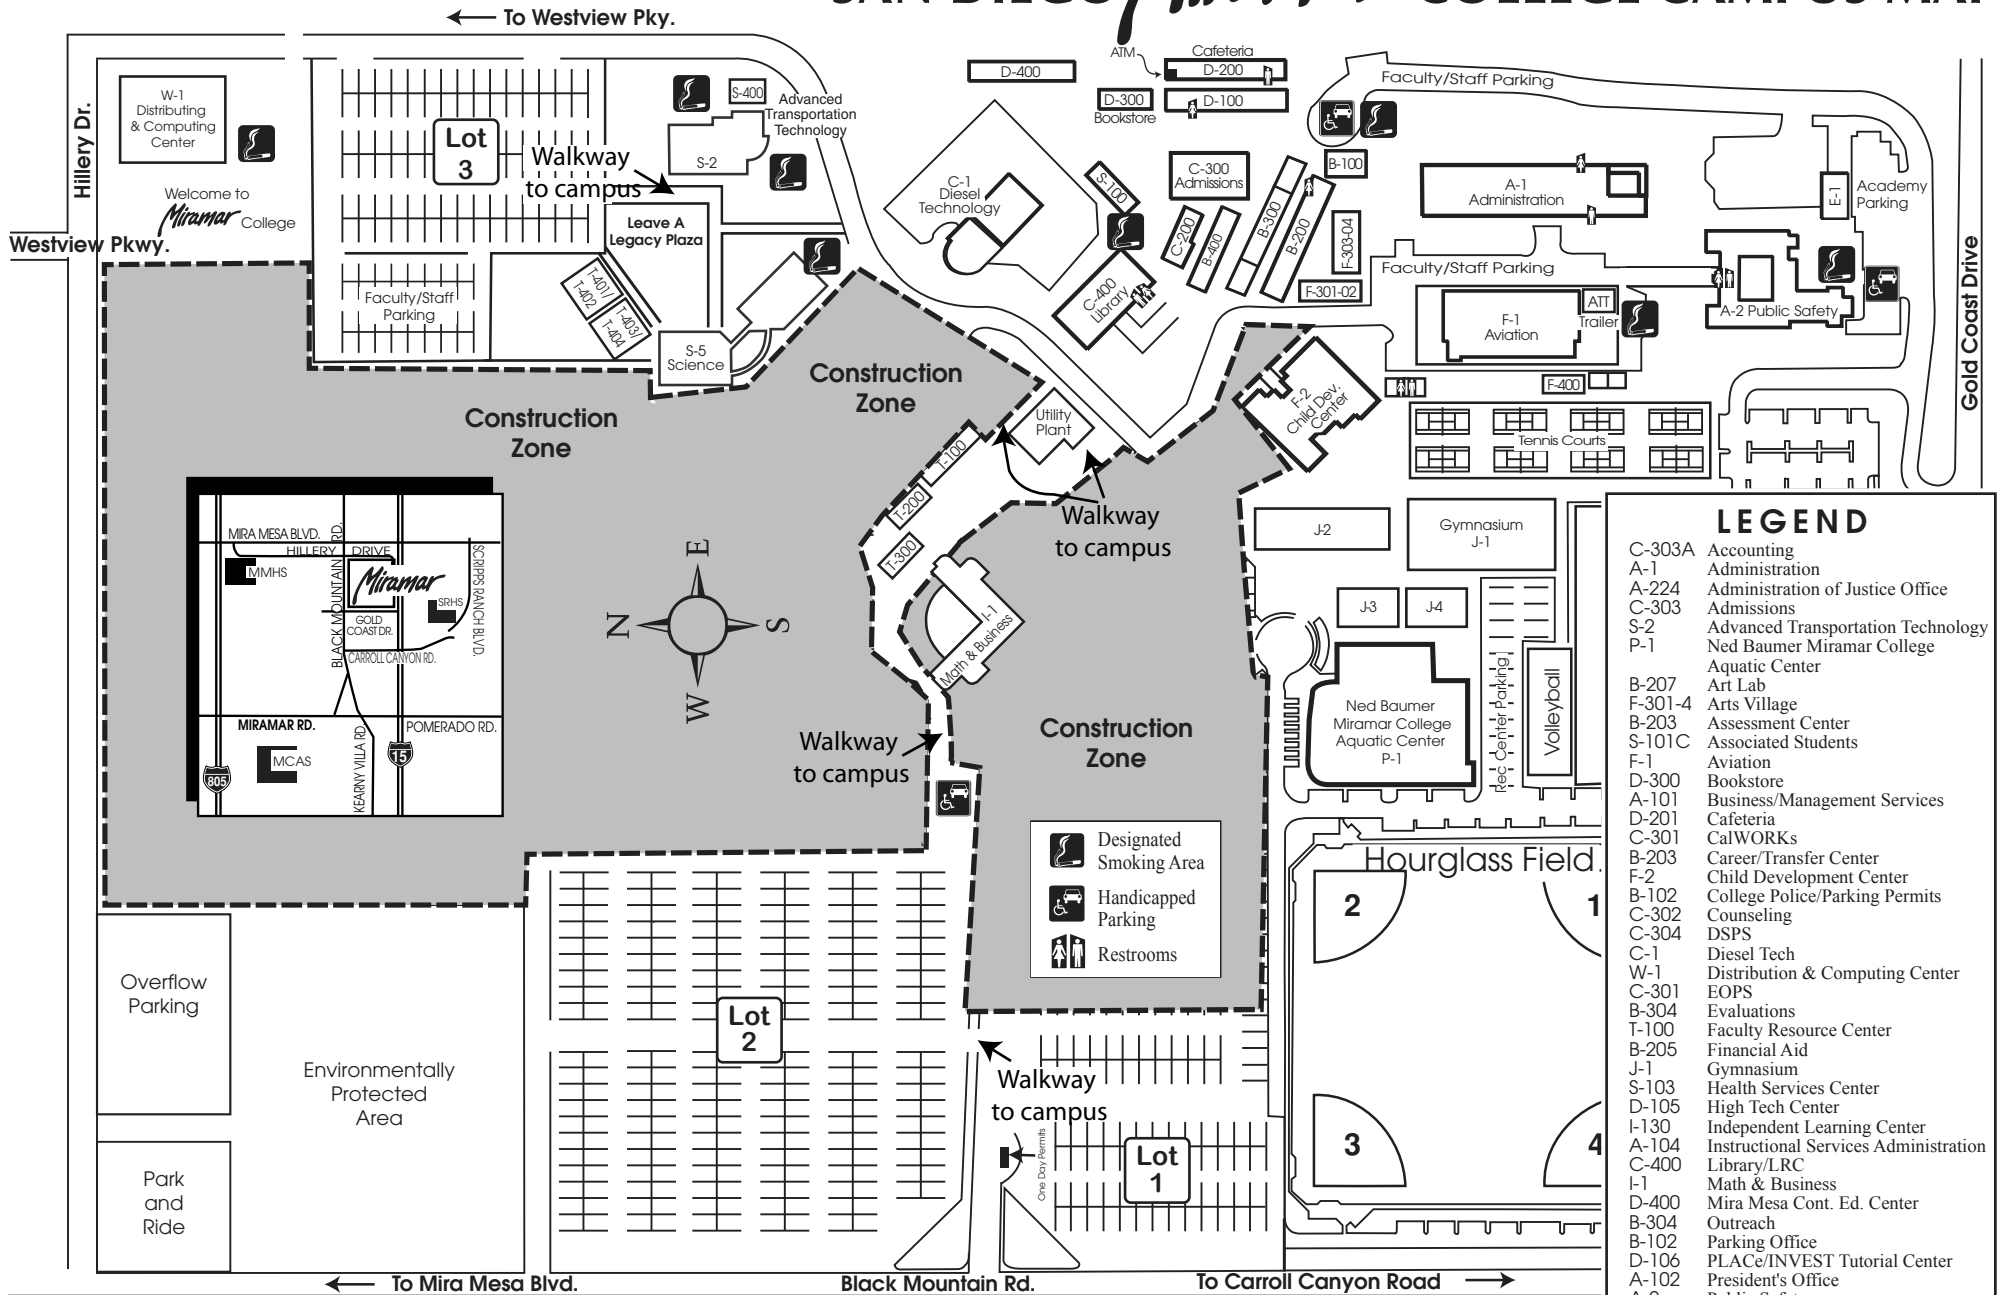

Subject to change. Check www.sdmiramar.edu/parking for up-to-date information.

SAN DIEGO *Miramamar* COLLEGE CAMPUS MAP

858-536-7800 • 619-388-7800

10440 Black Mountain Road, San Diego, CA 92126

Conveniently located west of I-15 in Mira Mesa. From downtown San Diego, take Hwy 163 north (becomes I-15); exit Carroll Canyon Road west; turn right on Black Mountain Road. • From Orange County, take I-5 south to 805; exit Mira Mesa Blvd. east; right on Black Mountain Rd. From Imperial County, take I-8 west to I-15 north (then follow above directions) • From Riverside County, take I-15 south (then follow directions above)

Fire Technology Training Center at Camp Nimitz, Naval Training Center (NTC) 4347 North Harbor Drive

From I-8 west: Exit Rosecrans. Proceed west to Nimitz Blvd., turn left. Continue to North Harbor Dr., turn left. Make u-turn on North Harbor Dr. at Airport Terminal #2 entrance. Watch for signs to Camp Nimitz, right turn. • From I-5 south: Exit Sassafras St./Airport turn right on Laurel St. Stay right and merge onto North Harbor Dr. Watch for signs to Camp Nimitz, right turn • From I-5 north: Exit Hawthorn St./ Airport to North Harbor Dr., right turn. Watch for signs to Camp Nimitz (right lane).

Automotive Technology Center at Mira Mesa High School

Room 415, 10510 Reagan Road, off Mira Mesa Blvd.